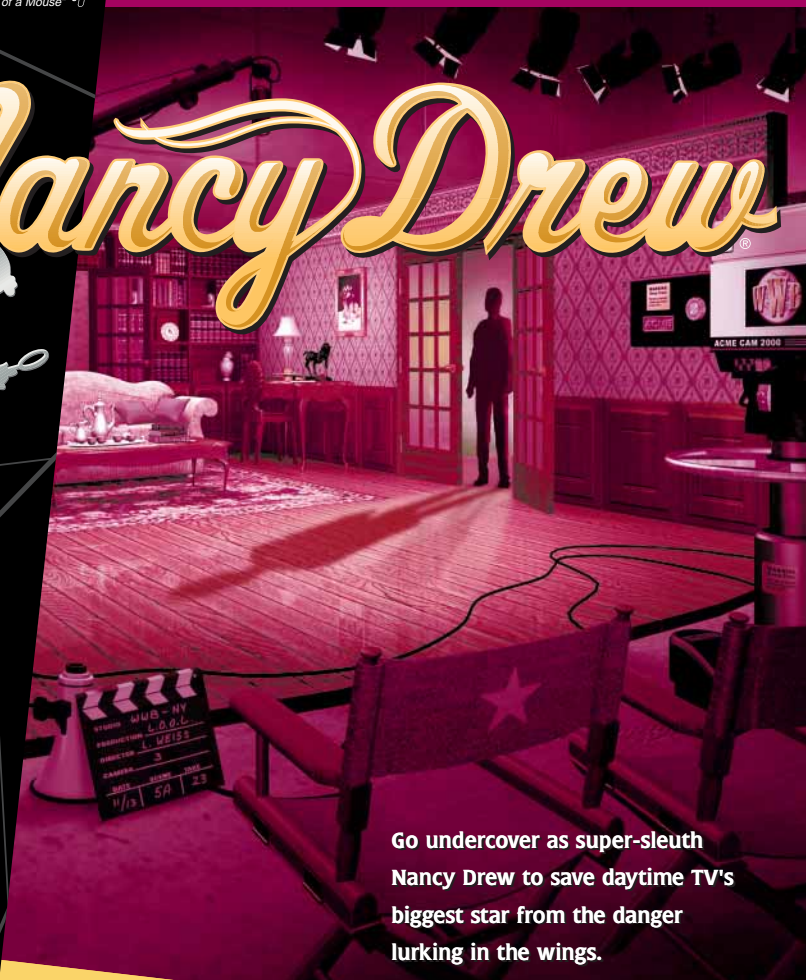

Nancy Drew

Go undercover as super-sleuth Nancy Drew to save daytime TV's biggest star from the danger lurking in the wings.

Stay Tuned for Danger