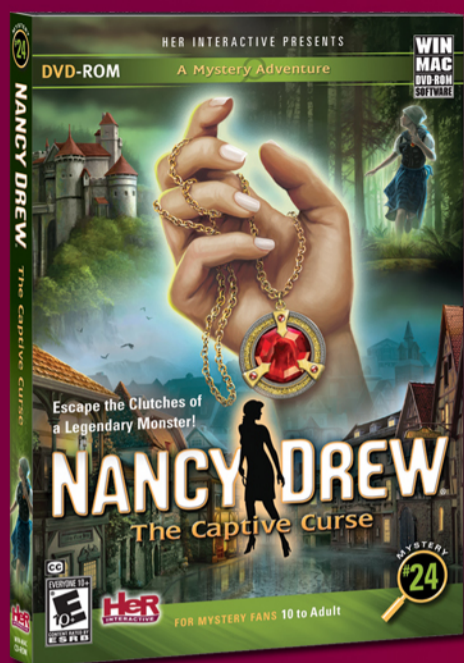

Nancy Drew: The Captive Curse®

Pre-Orders Are Going Fast!

There are only a few days left to pre-order your game! Order The Captive Curse by Wednesday, June 15th and you will receive a Special Edition version with bonus content. Physical copies are limited, so hurry to reserve yours!

Exclusive content includes:

- Cell phone games
- Souvenirs to purchase
- Phone charms
- Additional end-game award
- Two extra outtakes

Buy Now!

Meet the Suspects

What's the scoop on the characters of Castle Finster? Who's hiding a secret? Find out more about the suspects on the new Character Profiles page of The Captive Curse!

NANCY DREW

The Captive Curse

This summer, take an internship at the Beech Hill Museum where a series of thefts leave you only one clue: A mysterious scarlet handprint. Get Nancy Drew: Secret of the Scarlet Hand on sale for 25% off, available for purchase and download exclusively this month at www.herinteractive.com.