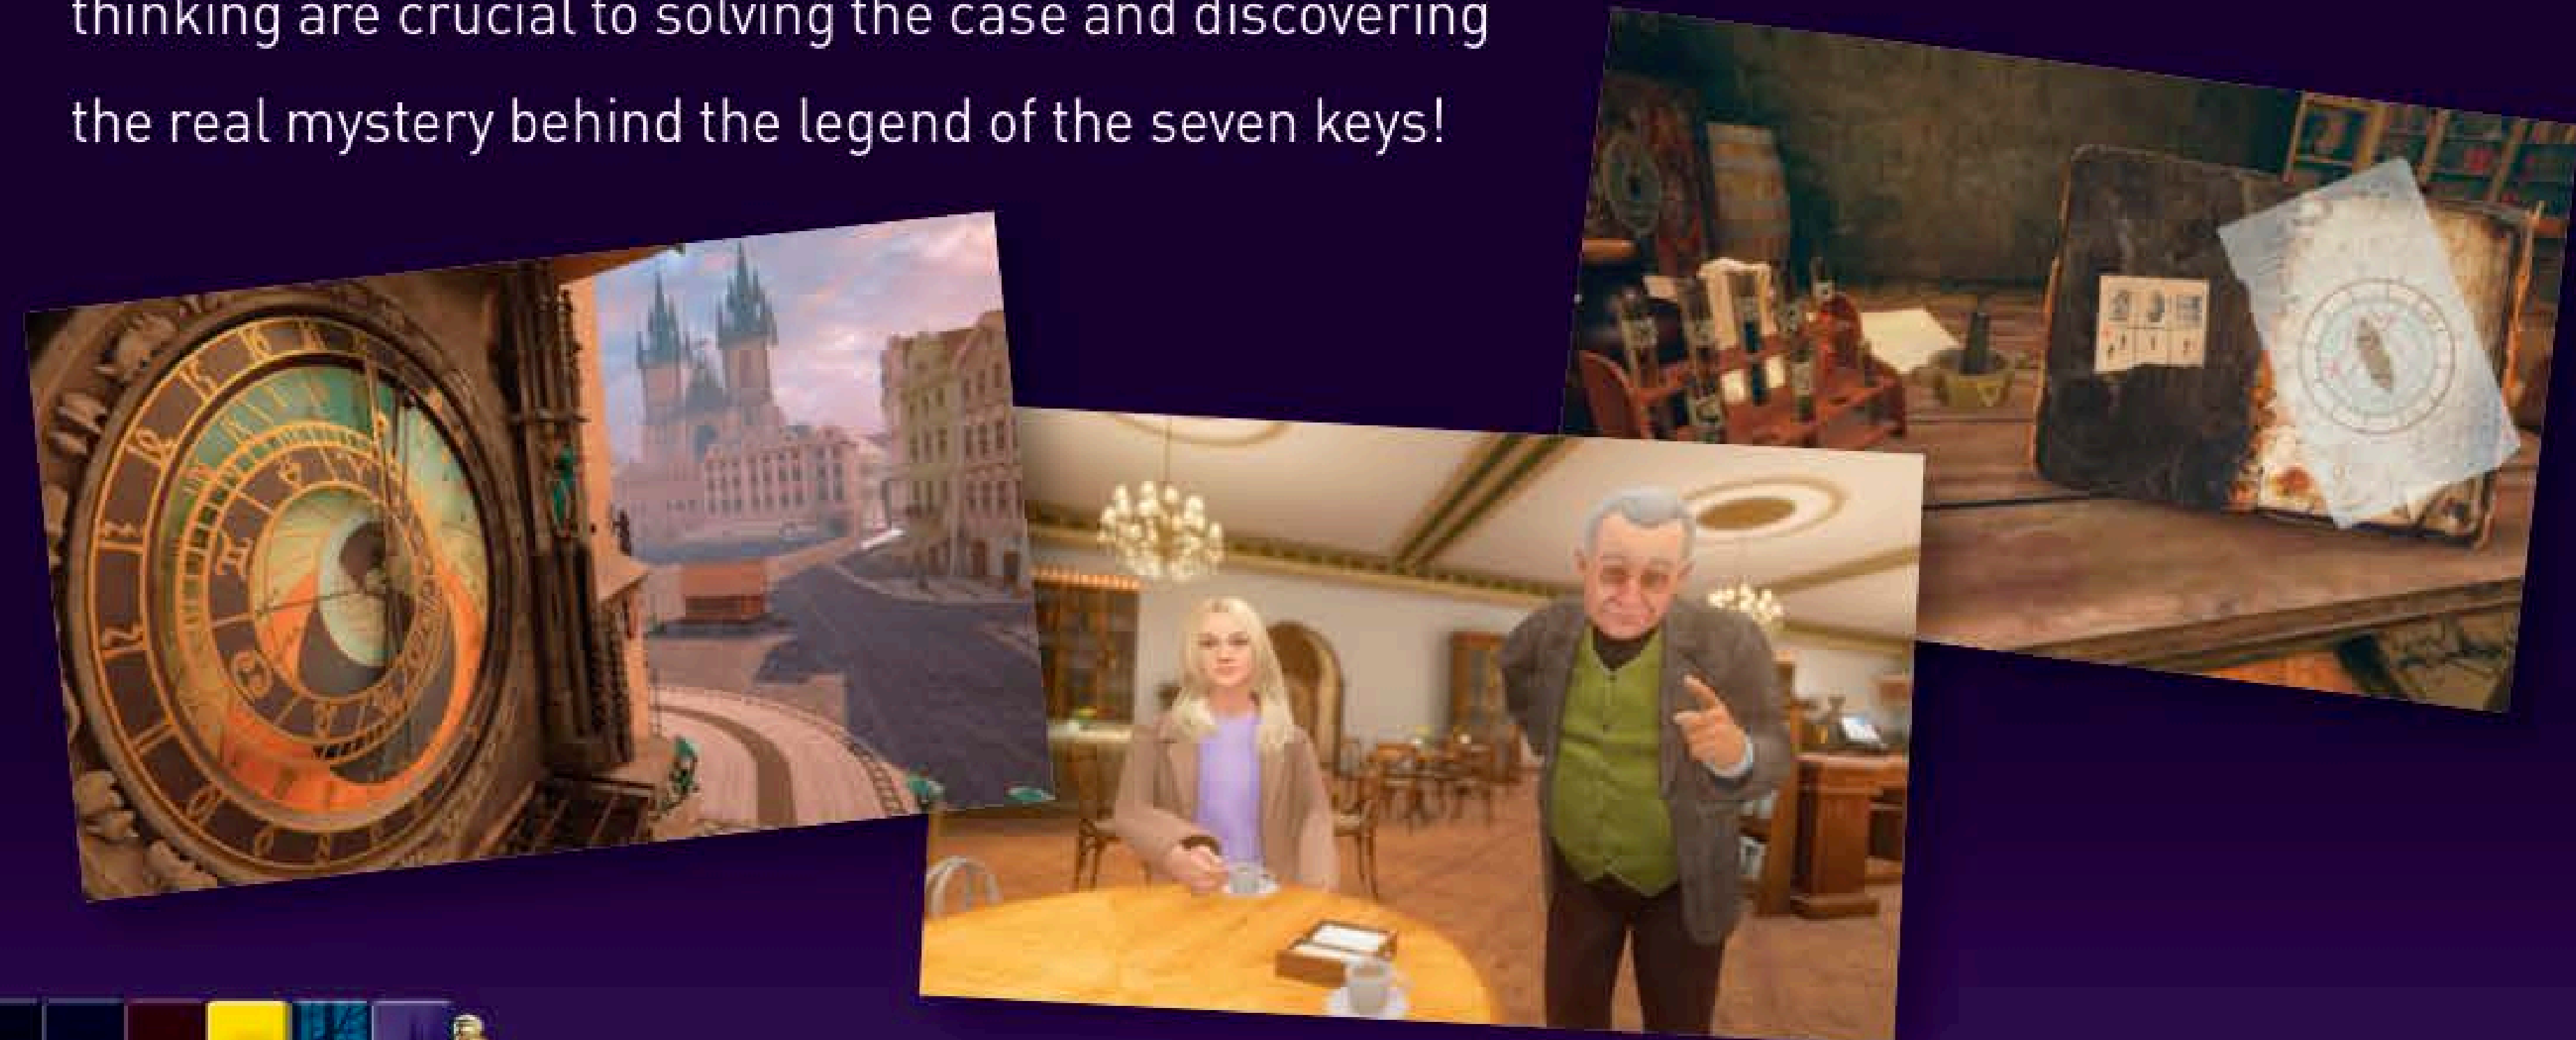

# Unlock the Secrets of the Seven Keys!

Get ready for a thrilling blend of mystery, history, and adventure! This all-new 3D game experience will transport you to the heart of the historic city of Prague as you assume the role of famous detective Nancy Drew. Tasked with uncovering the truth behind the theft of an heirloom necklace, you must navigate and sleuth through the city's beautiful old-world environments. Encounter challenging puzzles, decode riddles, and discover clues entwined with medieval legends and lore. As the investigation deepens, you as Nancy Drew uncover a sinister web of cybercrime and must outwit devious suspects, using your detective skills to unravel a mystery threatening the city's Bohemian heritage. Danger and intrigue are at every turn as the criminals stop at nothing to prevent you from bringing the truth to light. Your investigative skills and critical thinking are crucial to solving the case and discovering the real mystery behind the legend of the seven keys!